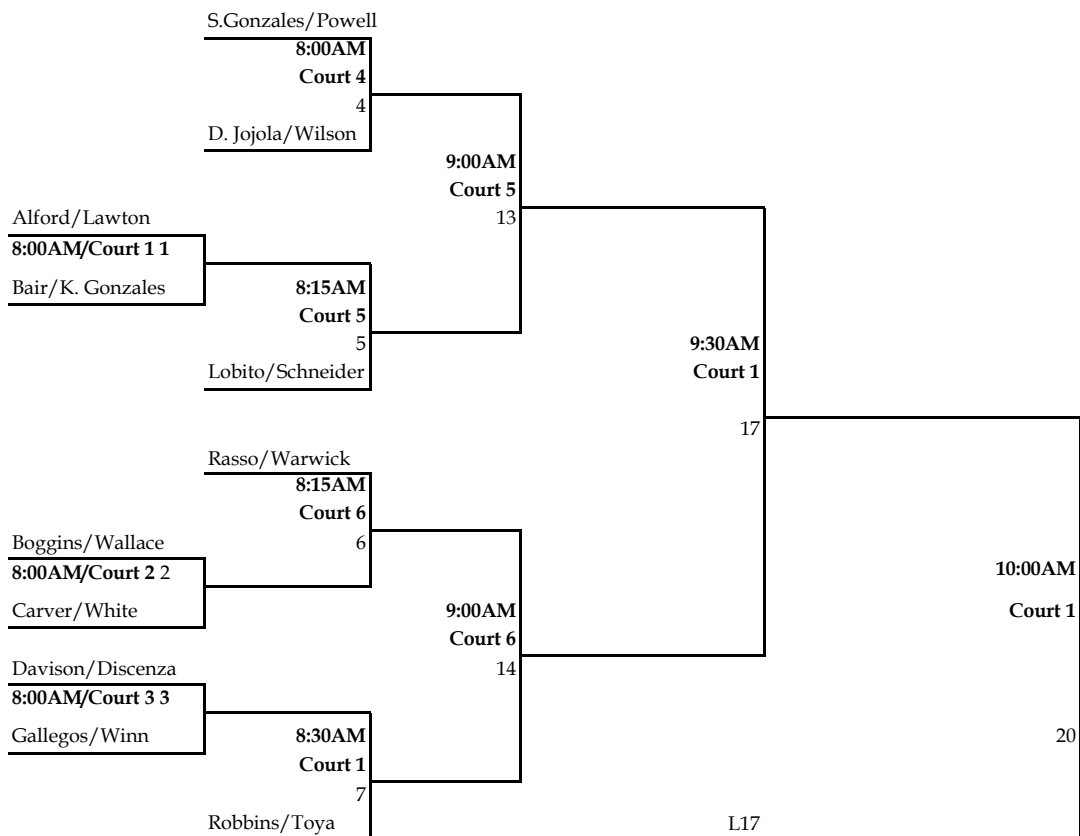

L7

9:00AM

Court 2

10

L3

8:30AM

Court 5

6

L4

L14 If First Loss

Pickleball Womens Doubles 65-69 State Games-North Jan 13-16, 2025

January 16 @ 8AM

Winner's Bracket

Loser's Bracket