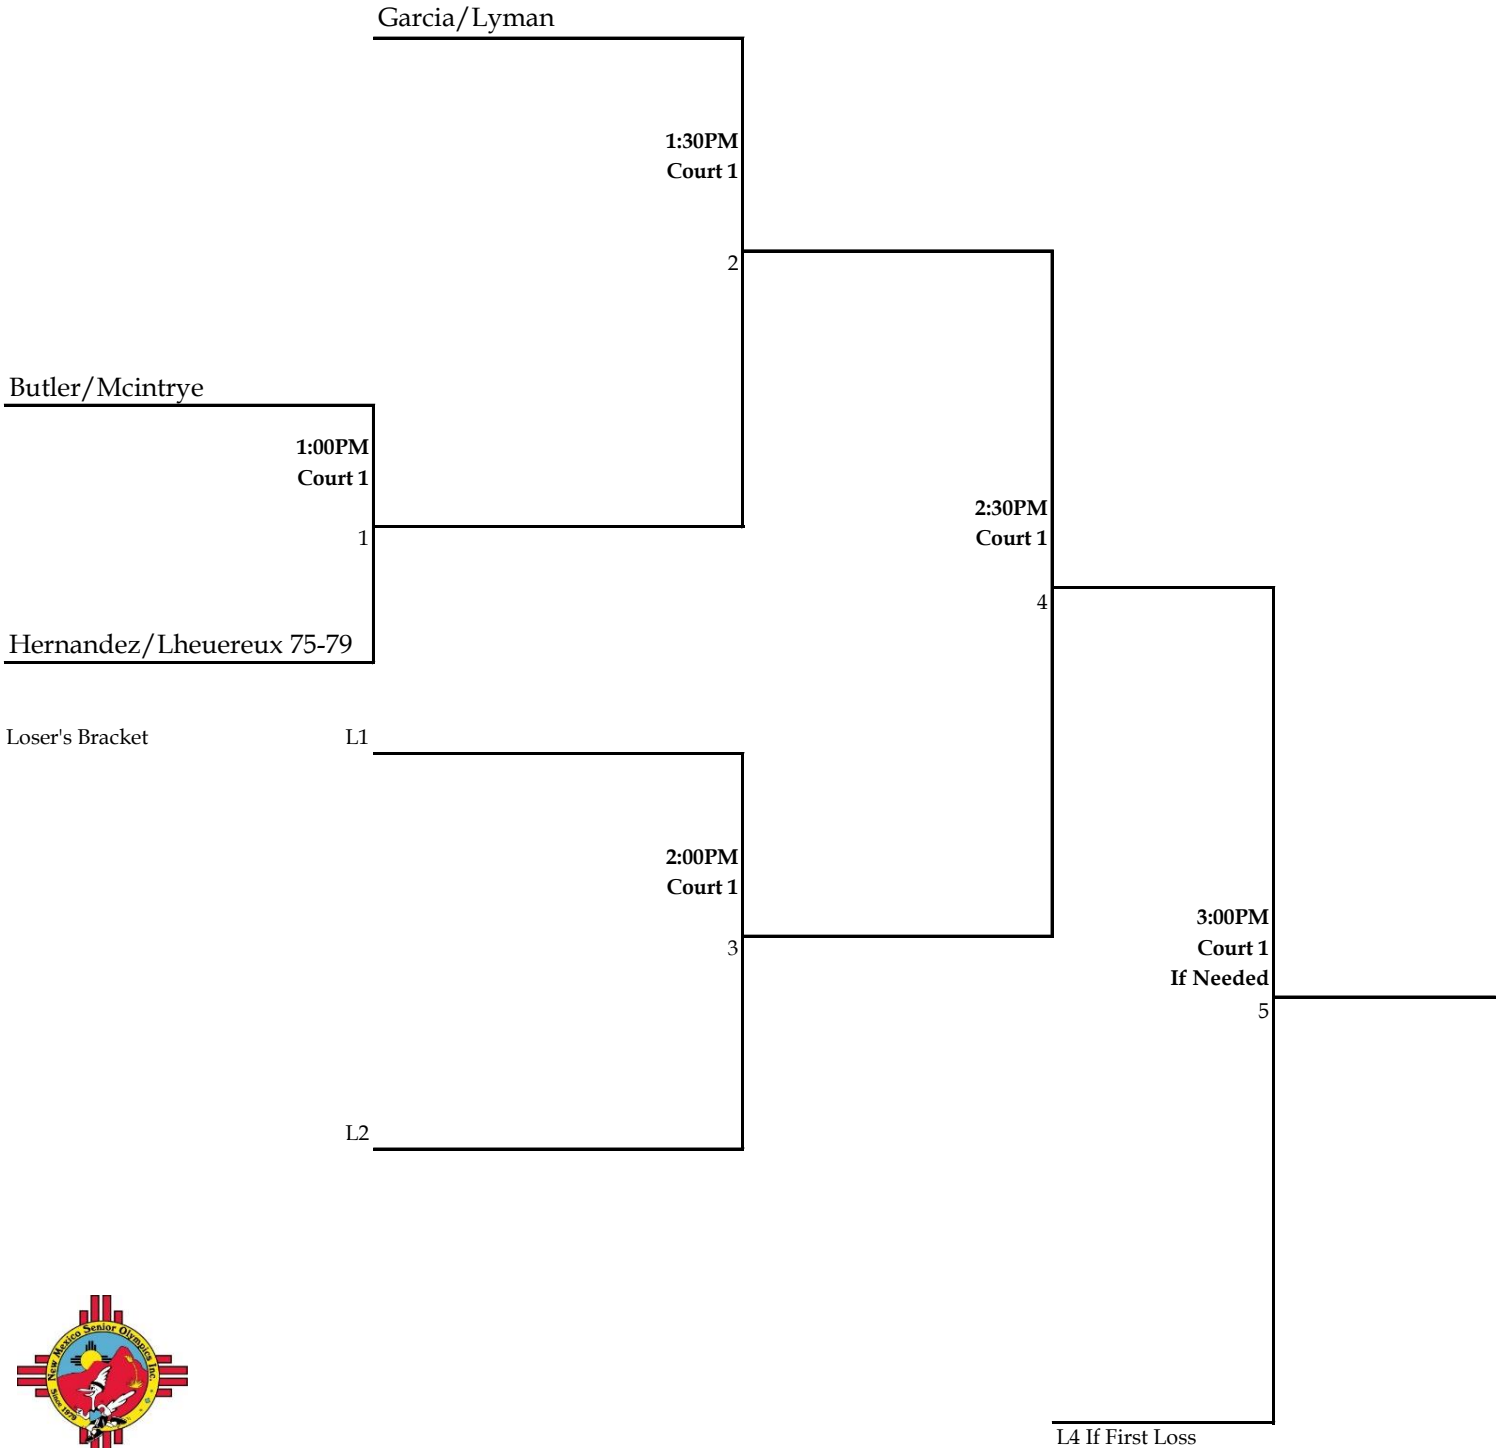

Pickleball Womens Doubles 70-74/75-79

State Games-North Jan 13-16, 2025

January 15 @ 1PM

Winner's Bracket

Pickleball Womens Doubles 55-59 State Games-North Jan 13-16, 2025

January 16 @ 8AM

Winner's Bracket

Loser's Bracket

Pickleball Womens Doubles 60-64 State Games-North Jan 13-16, 2025

January 16 @ 8AM

Winner's Bracket

Baca/Van Oort

8:00AM

Court 5

1

Bennett/Corrales