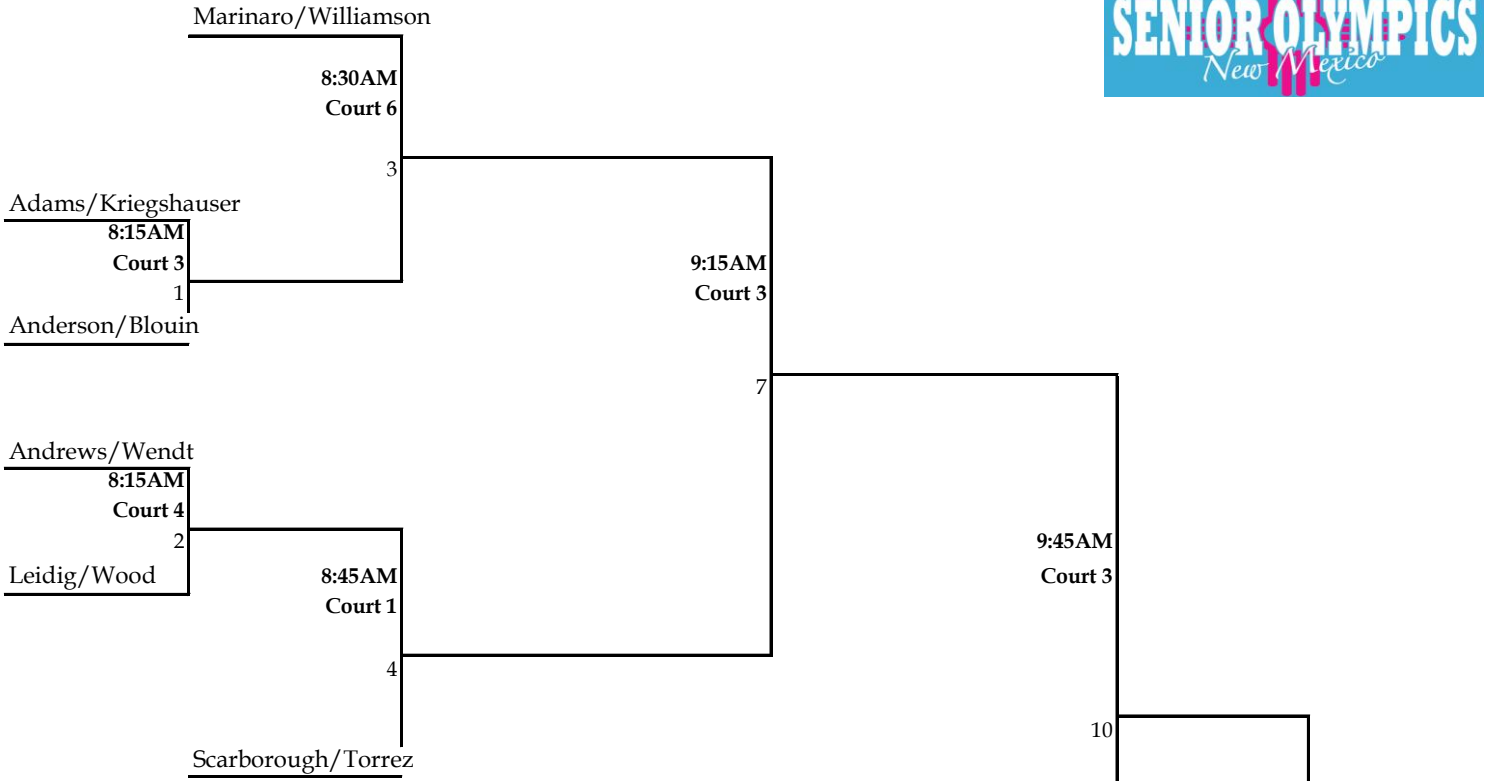

Pickleball Womens Doubles 70-74/75-79

State Games-North Jan 13-16, 2025

January 15 @ 1PM

Winner's Bracket

Pickleball Womens Doubles 55-59 State Games-North Jan 13-16, 2025

January 16 @ 8AM

Winner's Bracket

Loser's Bracket

Pickleball Womens Doubles 60-64 State Games-North Jan 13-16, 2025

January 16 @ 8AM

Winner's Bracket

Baca/Van Oort

8:00AM

Court 5

1

Bennett/Corrales