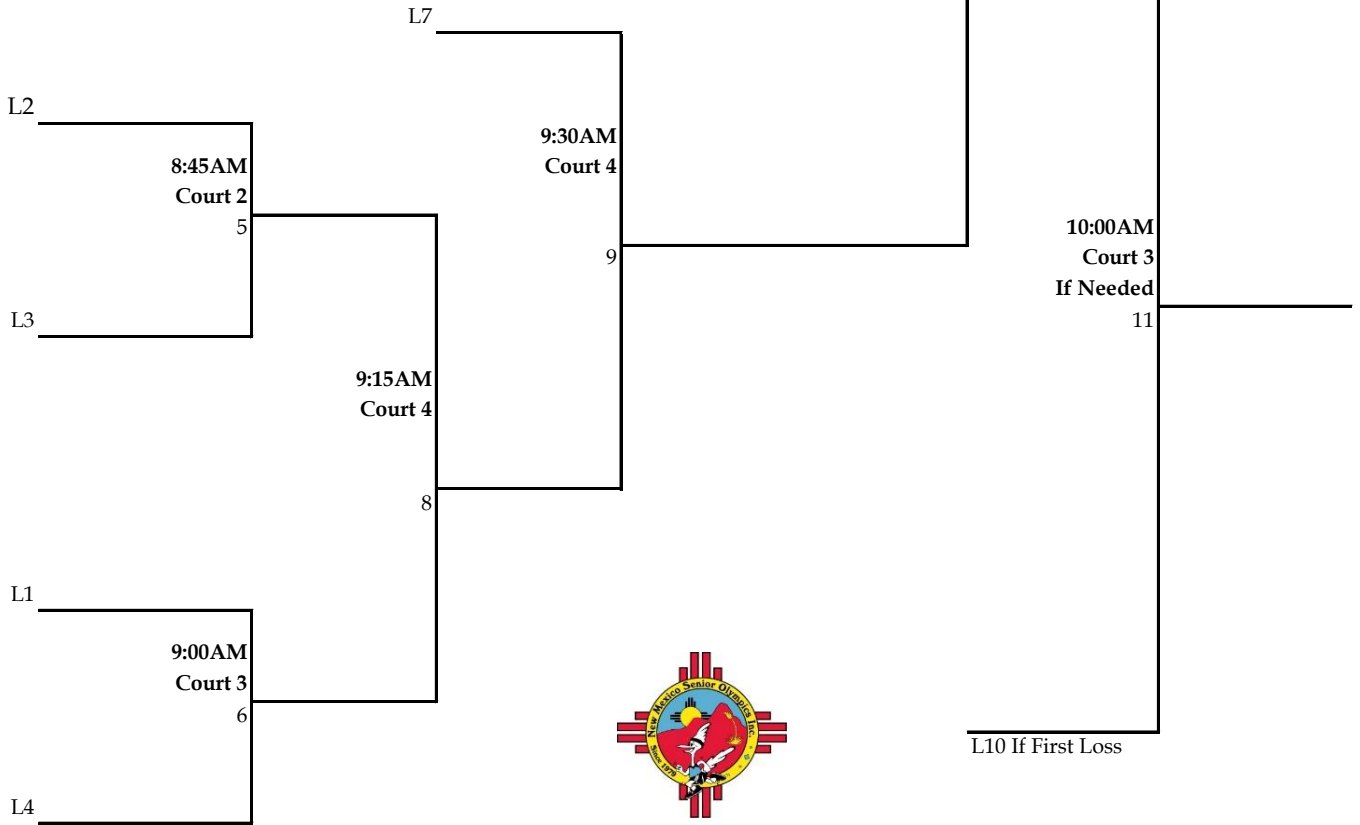

Pickleball Womens Doubles 70-74/75-79

State Games-North Jan 13-16, 2025

January 15 @ 1PM

Winner's Bracket

Pickleball Womens Doubles 55-59 State Games-North Jan 13-16, 2025

January 16 @ 8AM

Winner's Bracket

Loser's Bracket

Pickleball Womens Doubles 60-64 State Games-North Jan 13-16, 2025

January 16 @ 8AM

Winner's Bracket

Baca/Van Oort

8:00AM

Court 5

1

Bennett/Corrales