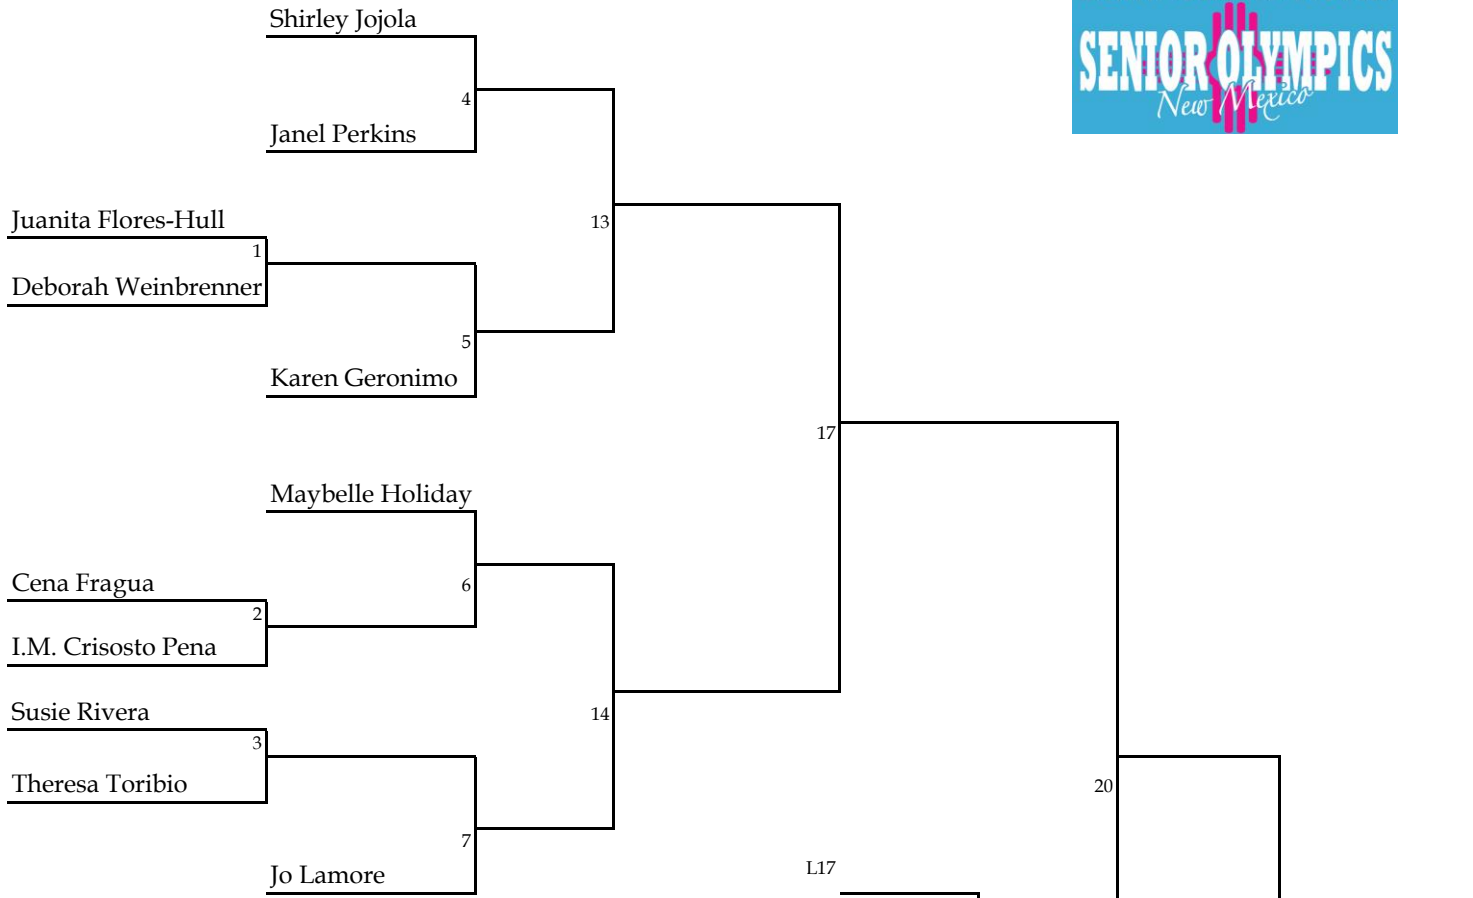

Shuffleboard Women's 65-69 Singles

Jan 13-16, 2025

Tuesday 1/14/25, 8:00 am

Winner's Bracket

Loser's Bracket