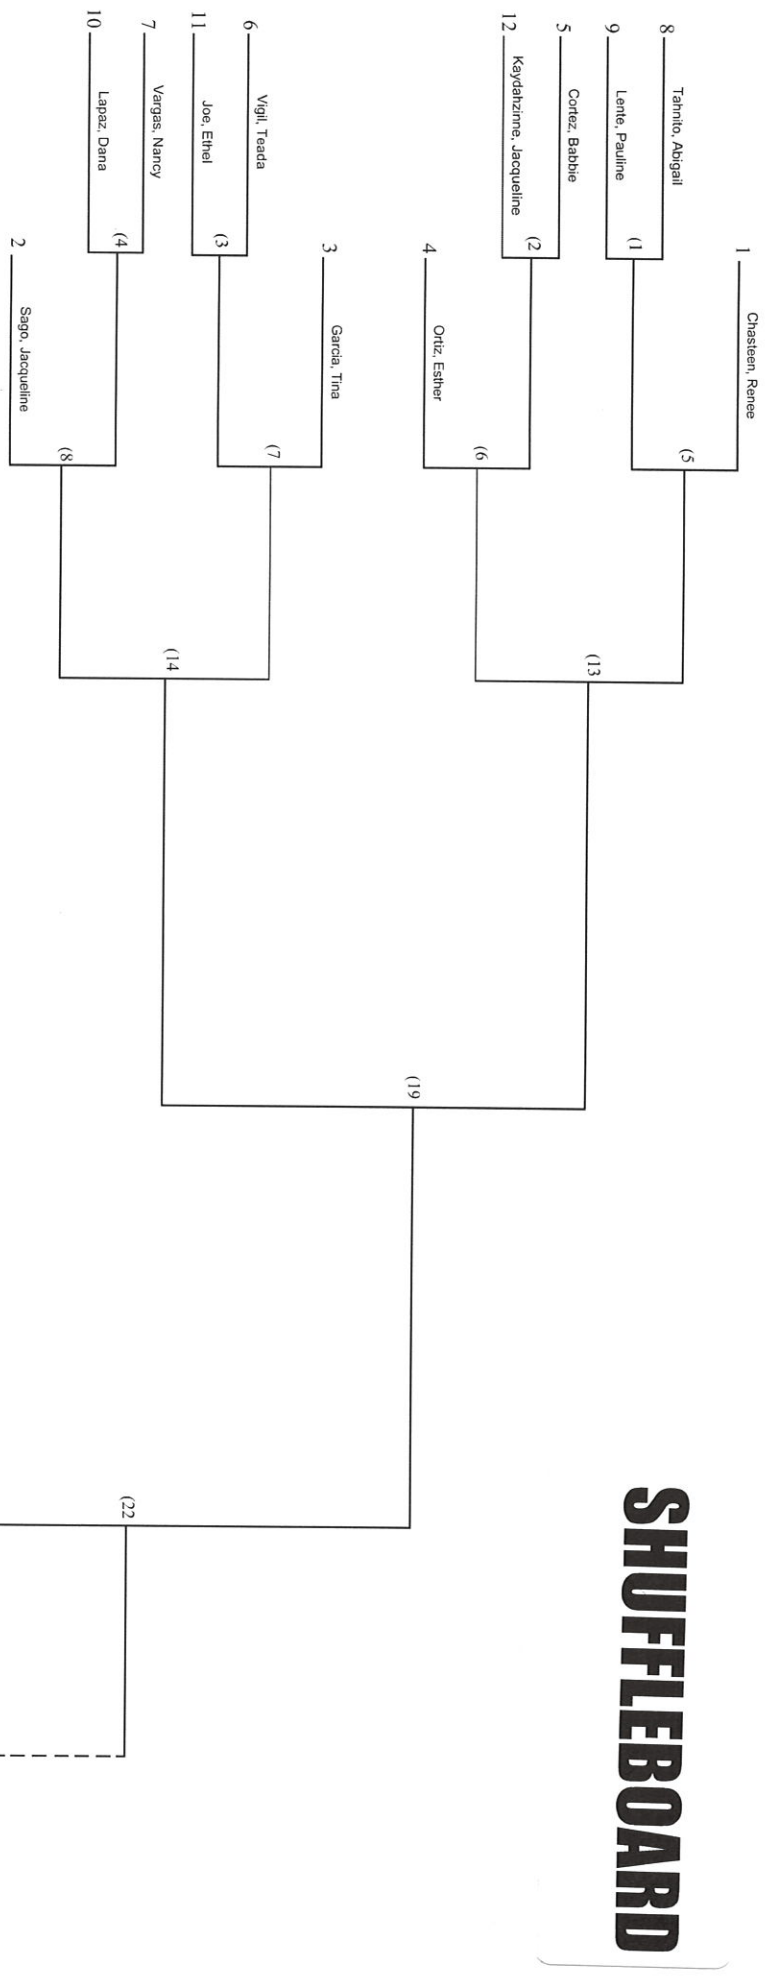

Women Singles 60-64

SHUFFLEBOARD

Loser's Bracket