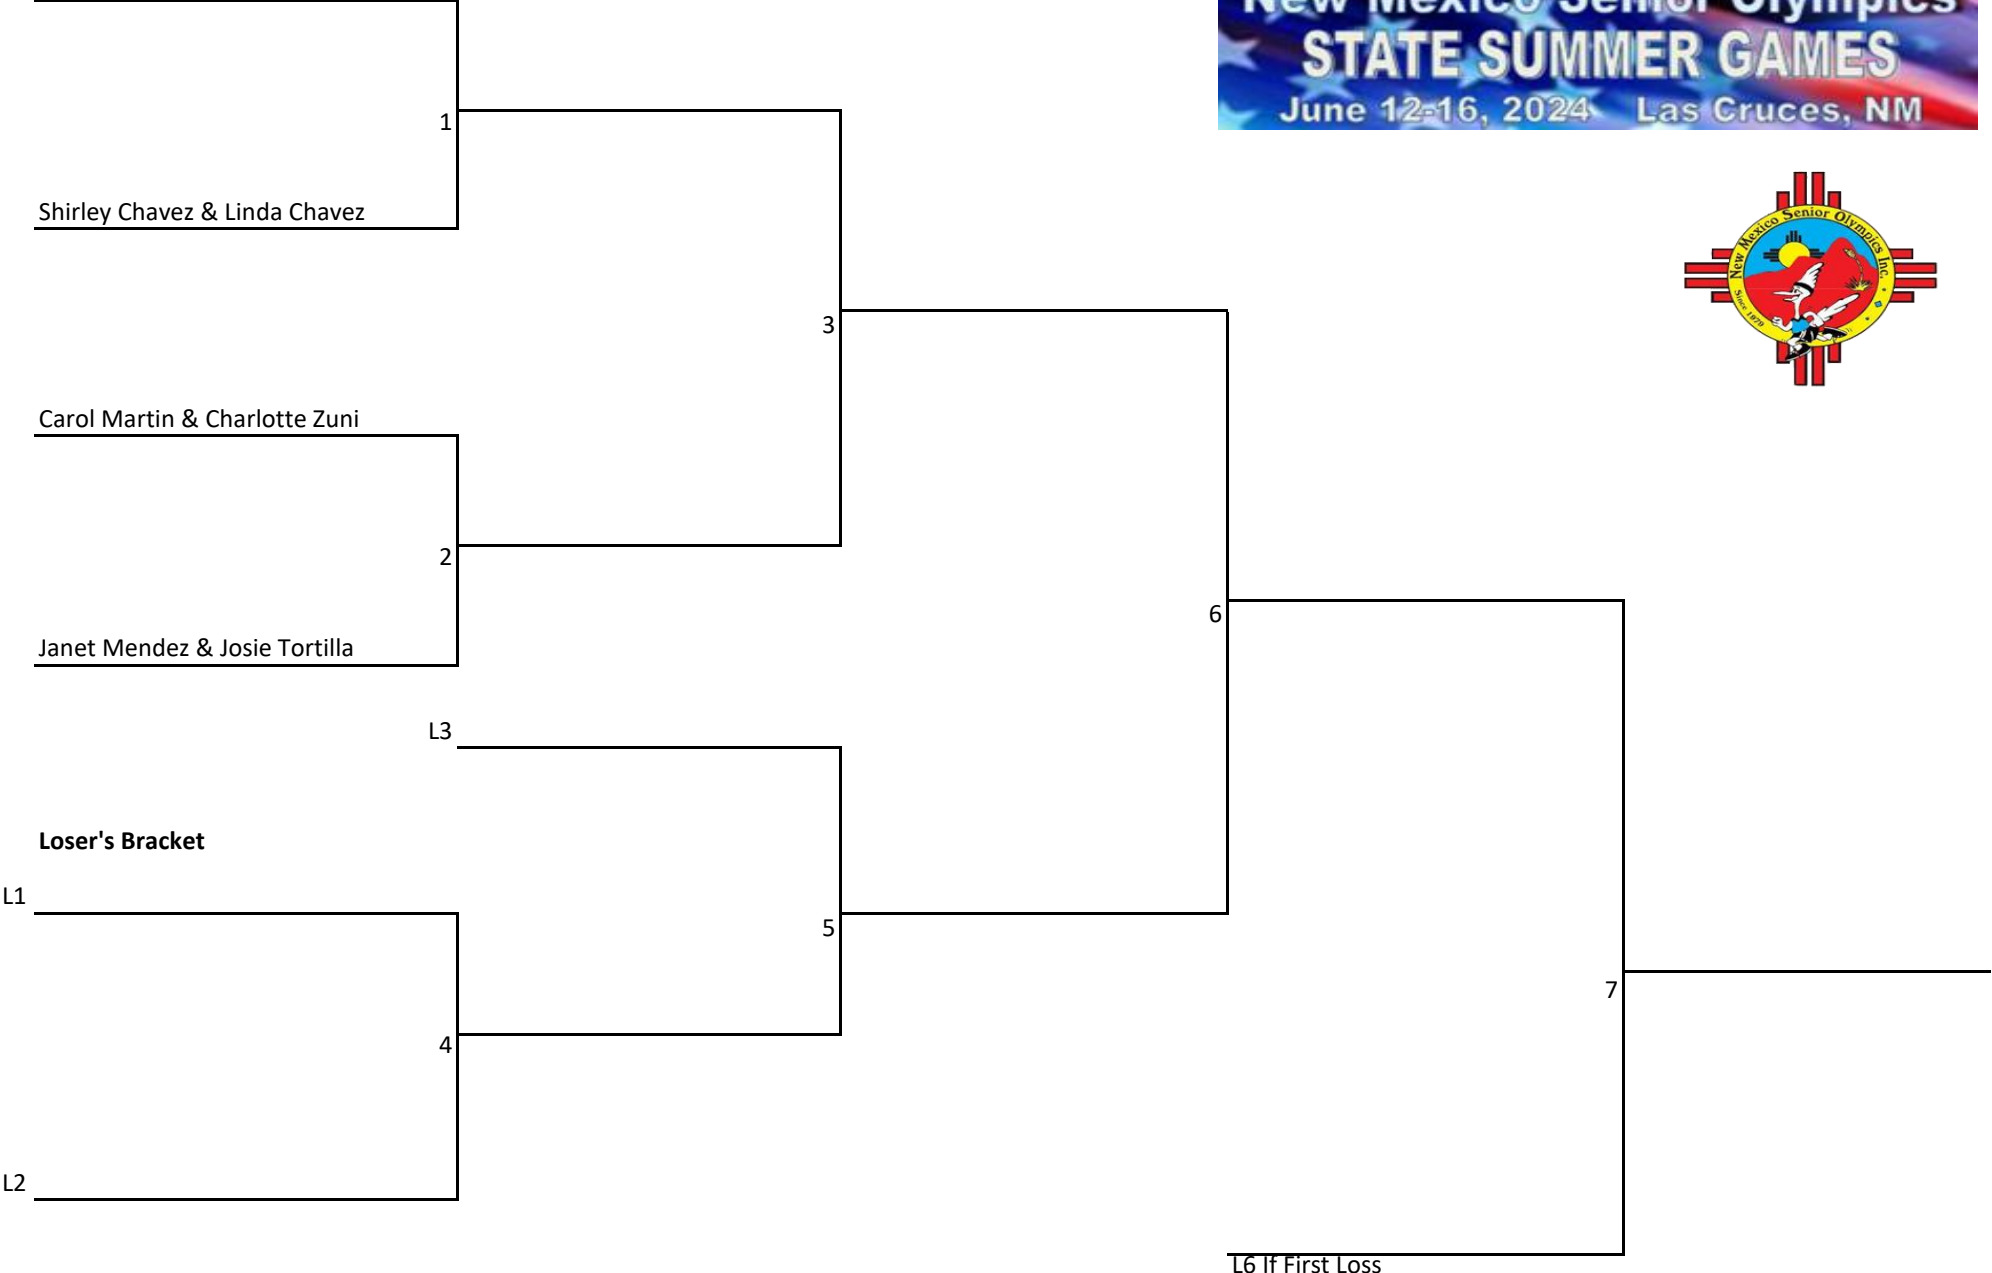

Cornhole - Women Doubles (Ages 70-74)

Winner's Bracket

Gloria Analla & Debra Lente-Jojola

Shirley Chavez & Linda Chavez

Carol Martin & Charlotte Zuni

Janet Mendez & Josie Tortilla

Loser's Bracket

L1

L2

Third Place Winner (Loser 5)

L6 If First Loss